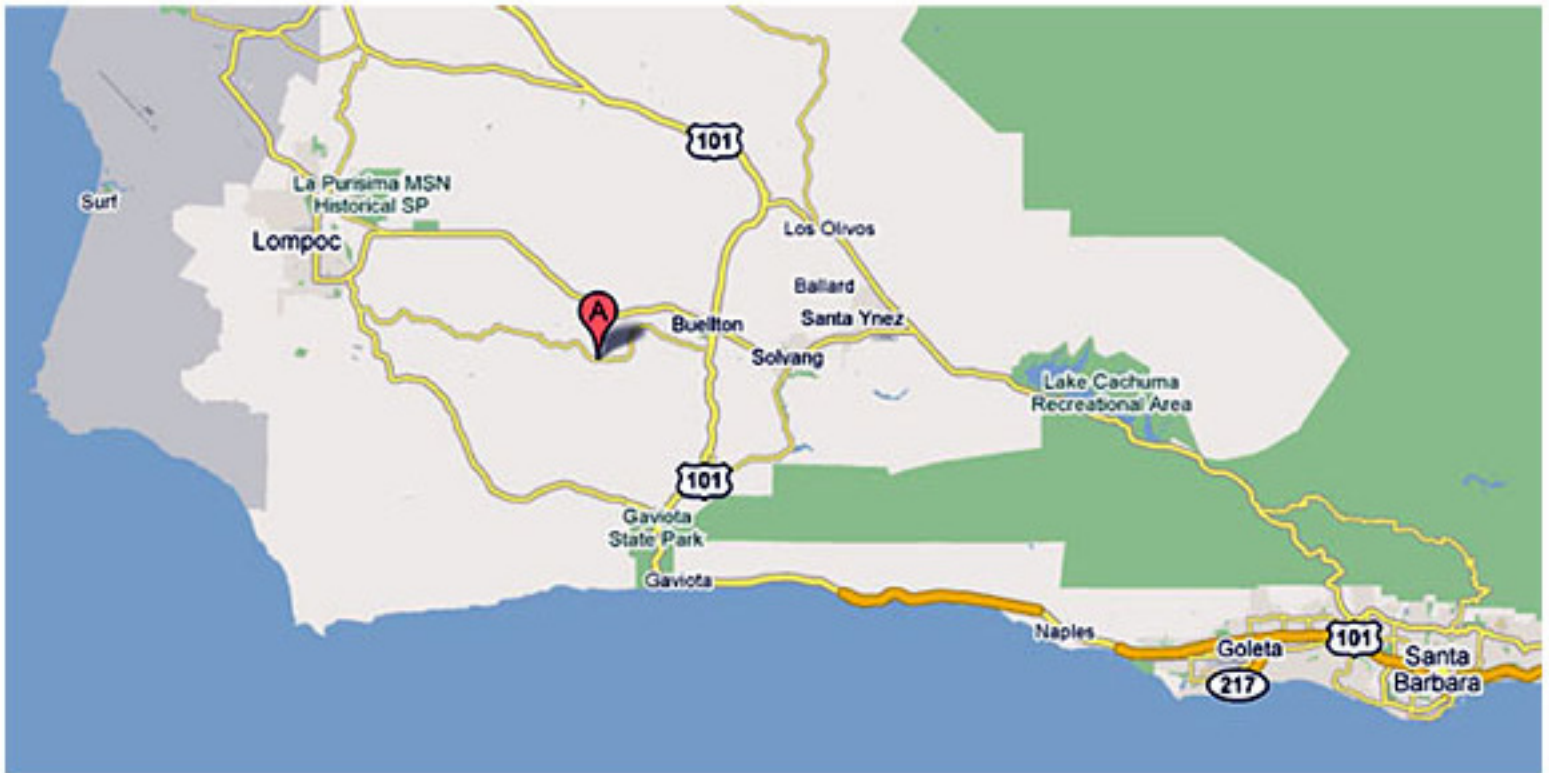

Map

Directions to Lafond Winery & Vineyards
6855 Santa Rosa Road, Buellton CA 93427 Tel. 805 688 7921

Santa Barbara to the Santa Rosa off-ramp is approx. 40 miles. The winery is 5.6 miles from the off-ramp. The drive up 101, from Santa Barbara, is very scenic, little development with spectacular views of the ocean.