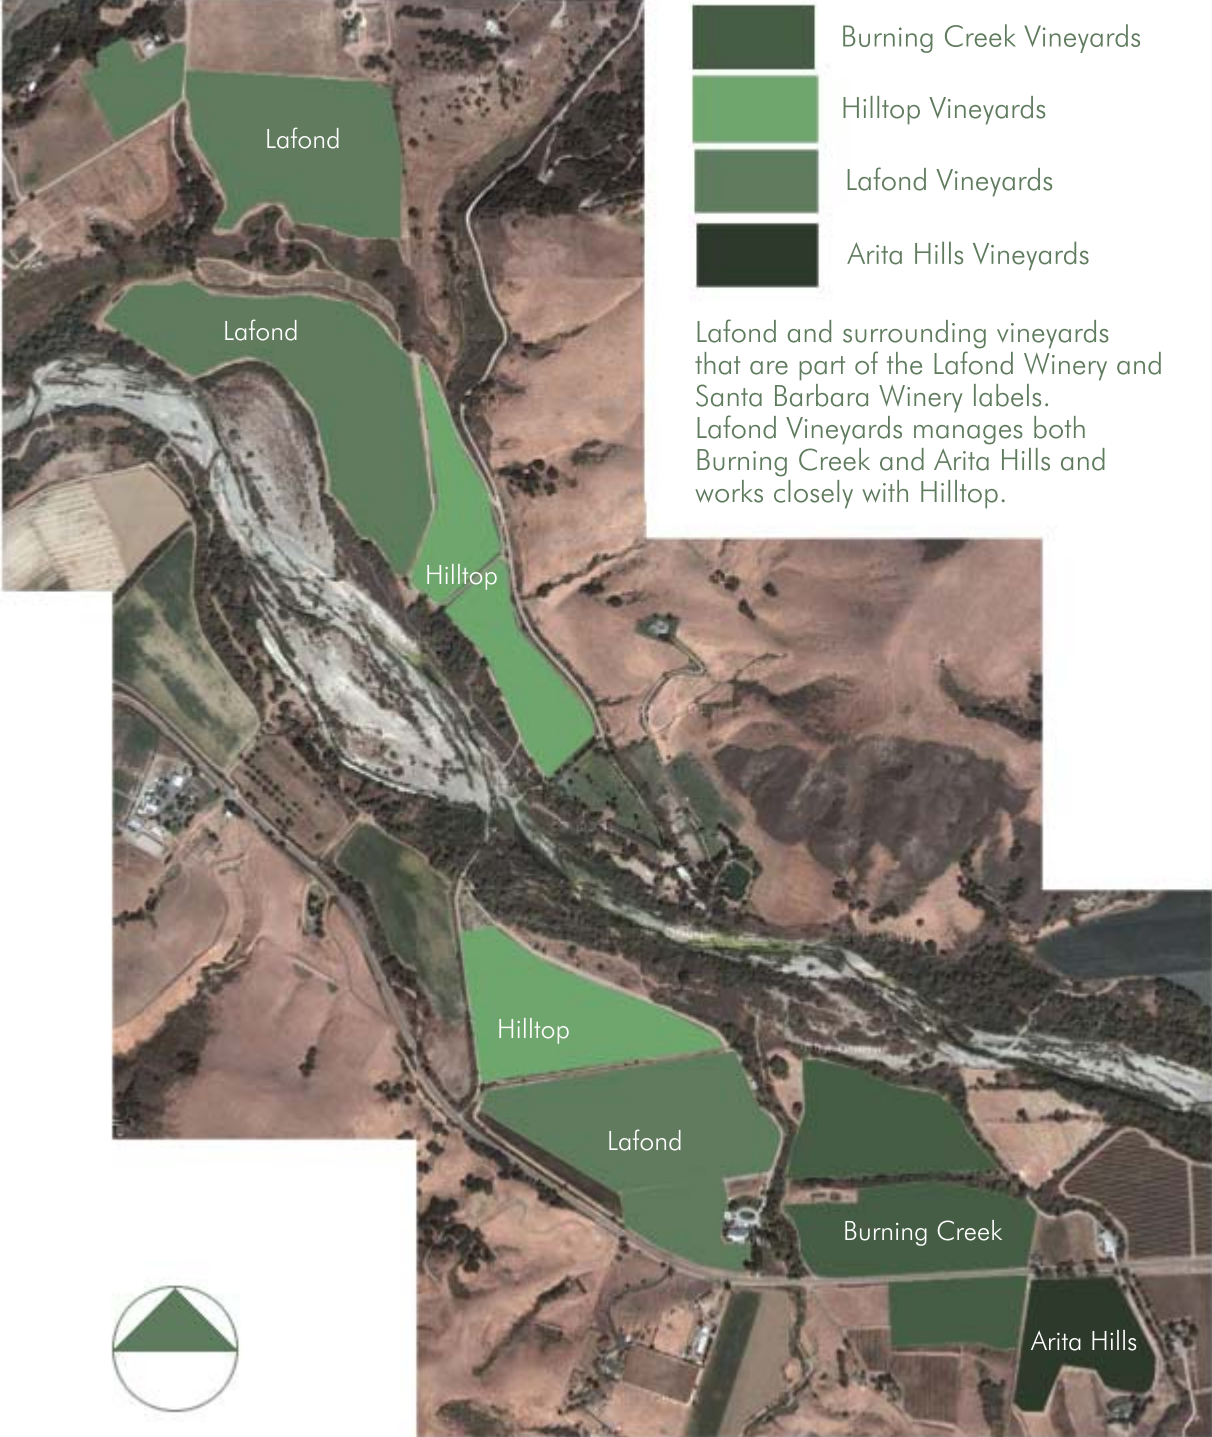

Lafond Vineyards

Santa Rita Hills

Vineyards

-  Burning Creek Vineyards
-  Hilltop Vineyards
-  Lafond Vineyards
-  Arita Hills Vineyards

Lafond and surrounding vineyards that are part of the Lafond Winery and Santa Barbara Winery labels. Lafond Vineyards manages both Burning Creek and Arita Hills and works closely with Hilltop.

Lafond Vineyards

Santa Rita Hills

Varietals